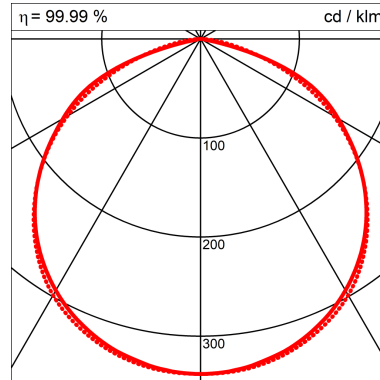

CONFORT
CONFORT 6R

Art.	W	V	Lumen	°K led	A cm	B cm	C cm
CONFORT 3R	13,5	220	1050	3000/2000	4,5	46	20
CONFORT 6R	27	220	2100	3000	4,5	71	20
CONFORT 9R	40,5	220	3150	3000	4,5	97	20

CE
Classe energetica: Energy class.

Dimensions

Length/Width/Height	200mm/710mm/45mm
---------------------	------------------

Light Source

Lamp type	1 x LED
ZVEI / ILCOS	LED / LED
Lamp power	27 W
System power	27 W
Light flux	2100 lm
Colour temperature	2700K
Colour rendering	1B
Lifetime	50000 h