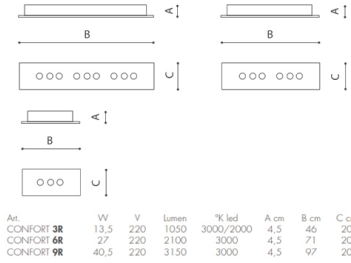

CONFORT
CONFORT 6R

Art.	W	V	Lumen	°K led	A cm	B cm	C cm
CONFORT 3R	13,5	220	1050	3000/2000	4,5	46	20
CONFORT 6R	27	220	2100	3000	4,5	71	20
CONFORT 9R	40,5	220	3150	3000	4,5	97	20

CE
Classe energetica: Energy class.

Model / Variant / Configuration

Number / Name	BI-AN
---------------	-------

Luminaires

Absolute Photometry	
System Light flux	2099.79 Lm
Luminaire output	77.80 Lm/W
LiTG class	A40
CIE flux codes	47 79 97 100 100
System power	27.0W
Protection class	Protection class I
Protection degree	IP 20

Dimensions

Length/Width/Height	200mm/710mm/45mm
---------------------	------------------

Light Source

Lamp type	1 x LED
ZVEI / ILCOS	LED / LED
Lamp power	27 W
System power	27 W
Light flux	2100 lm
Colour temperature	2700K
Colour rendering	1B
Lifetime	50000 h